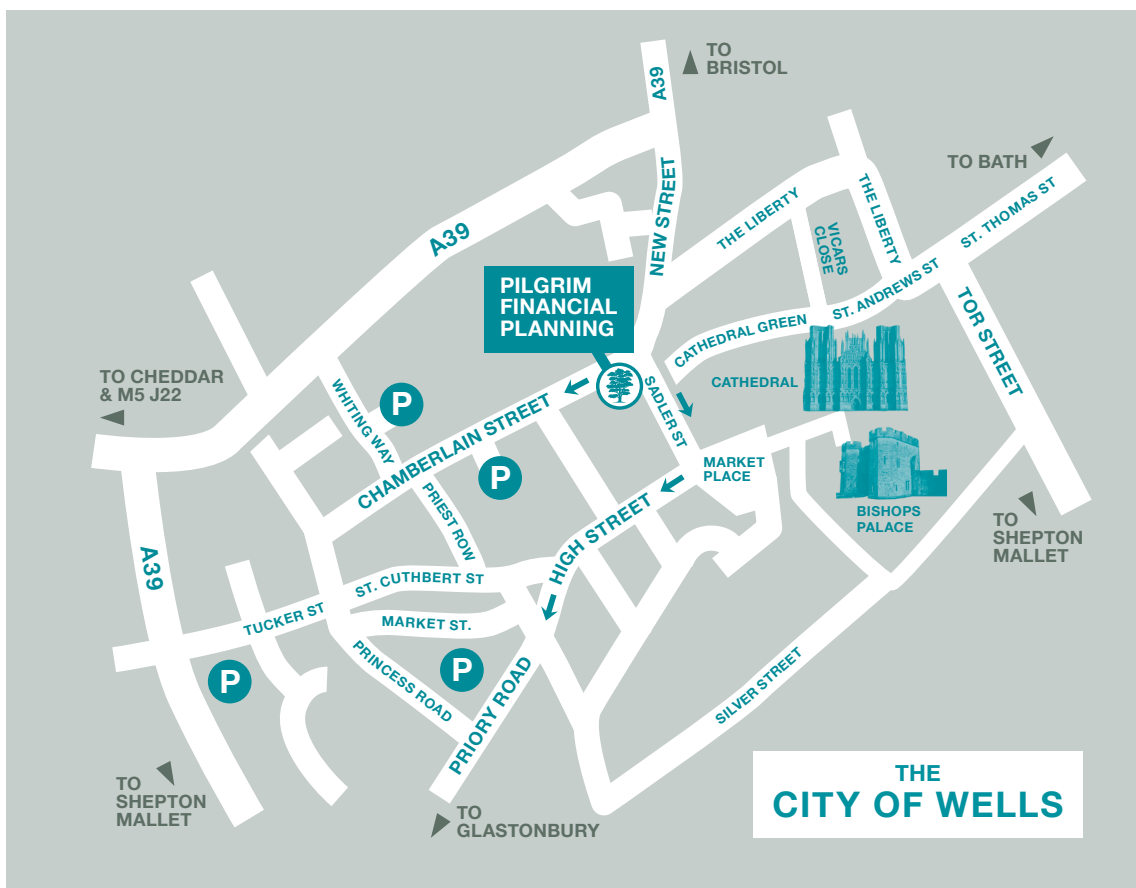

How to Find Us

By Car

For Sat Nav users the postcode is BA5 2RR

Directions

From M5 North – take either J22 following signs for Wells, **or** J23 following signs for Street/Glastonbury then Wells

From M5 South – leave at J23 and take A39 following signs for Street/Glastonbury then Wells

From South East – take A303, A36, A361, A371

Driving time from Bath and Bristol is approximately 40 minutes

By Train

The nearest railway stations are Castle Cary (9 miles from Wells) and also Bristol Temple Meads and Bath Spa (both 21 miles), where you will find bus links to Wells.

By Bus

Regular bus services to and from Wells operate from Bath (No. 173), Bristol (No. 376) and, more locally, Shepton Mallet (Nos 161/162).

Pilgrim Financial Planning Limited, Thyer House, 31 Sadler Street, Wells, Somerset, BA5 2RR
T: 01749 670087 F: 01749 676623
www.pilgrimfp.co.uk enquiries@pilgrimfp.co.uk